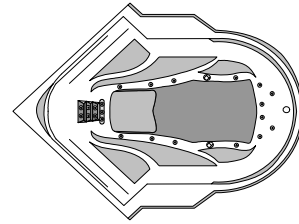

AeroMassage

- 32 to 60 air massage jets positioned around the lower sides of the bath

Super Aeromassage

- AeroMassage system plus 12 Easy-Clean flush-mounted air jets positioned under the floor of the bath with built-in anti-backflow valves

NeoMassage

- 30 to 32 EasyClean flush-mounted air jets positioned on the floor of the bath with built-in anti-backflow valves

Standard features for therapeutic air systems

- 1.5 bhp SuperSilent Blower with a Tranquility Plus muffler (68 db)
- Turbo Sensor electronic control with water detector
- 600W Integrated ceramic heating element
- Wave, pulsating and variable speed modes
- Automatic Purge/Dry Cycle
- Keypad is colour coordinated to our standard bath colour
- 20 year warranty on structure, surface and blower. 5 years on electronic control

Dynamic Turbo

- 4 Comfort Swirl jets (flow adjustable)
- 2 to 4 Comfort Pulse micro jets

SuperHydro

- 14 directional mini whirlpool jets located on the side panels of the bath
- 10 strategically positioned Comfort Pulse micro back jets