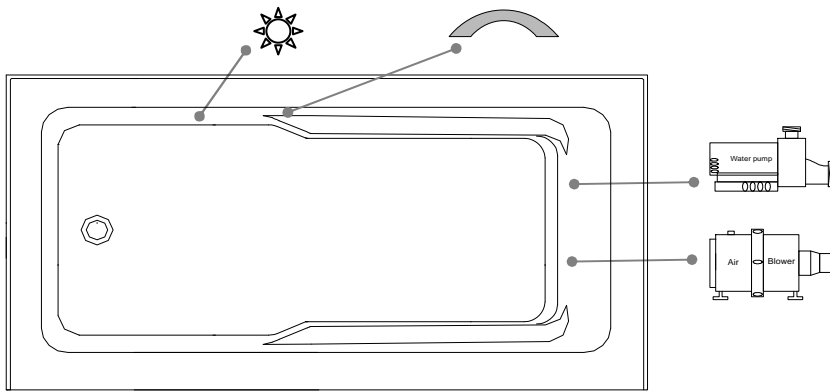

# TECHNICAL SPECIFICATIONS

Bath name : *City 66 Left*  
 Collection : Harmony Collection  
 Dimensions : 66 X 34 X 20 1/2  
 Gallon capacity : 62

Thetford Mines

AVAILABLE WITH INTEGRATED SKIRT AND TILE FLANGE ONLY  
 KEYPAD UNINSTALLED ON THIS MODEL UNLESS OTHERWISE SPECIFIED

TOP VIEW

\* In compliance with CSA standards, all interior bath measurements taken 4" [10 cm] from the floor.

\* All measurements are precise to ±1/4" [0.63 cm].  
 Technical specifications are subject to change without prior notice.

LENGTH

WIDTH

## Defaulting positions

-  **Pump**
-  **Blower**
-  **Mood light**
-  **Grab bar**
-  **Keypad**

\* Defaulting positions on above ACCESSORIES AND OPTIONS are approximative locations.

**Océania Baths inc.**  
 8, rue Patrice Côté  
 Trois-Pistoles (Québec)  
 Canada, G0L 4K0