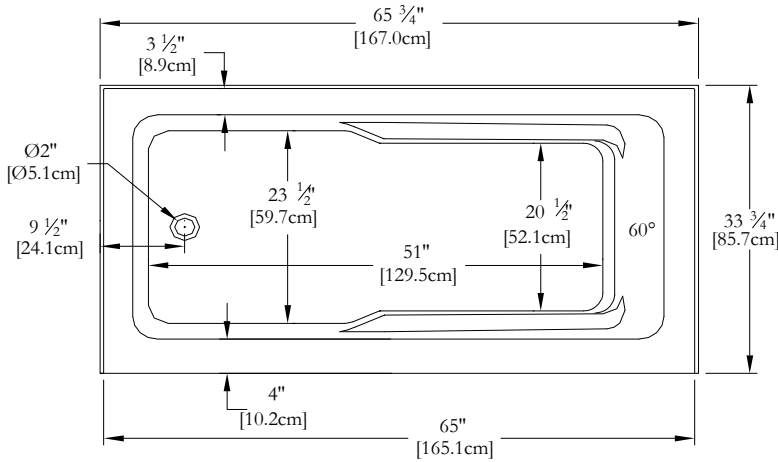

# TECHNICAL SPECIFICATIONS

Bath name : *City 66 Left*  
 Collection : Harmony Collection  
 Dimensions : 66 X 34 X 20 1/2  
 Gallon capacity : 62

Thetford Mines

AVAILABLE WITH INTEGRATED SKIRT AND TILE FLANGE ONLY  
 KEYPAD UNINSTALLED ON THIS MODEL UNLESS OTHERWISE SPECIFIED

TOP VIEW

\* In compliance with CSA standards, all interior bath measurements taken 4" [10 cm] from the floor.

\* All measurements are precise to ±1/4" [0.63 cm].  
 Technical specifications are subject to change without prior notice.

LENGTH

WIDTH