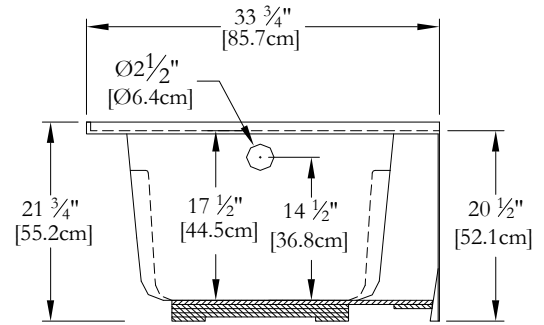

# TECHNICAL SPECIFICATIONS

Bath name : *City 66 Left*  
 Collection : Harmony Collection  
 Dimensions : 66 X 34 X 20 1/2  
 Gallon capacity : 62

Thetford Mines

AVAILABLE WITH INTEGRATED SKIRT AND TILE FLANGE ONLY  
 KEYPAD UNINSTALLED ON THIS MODEL UNLESS OTHERWISE SPECIFIED

TOP VIEW

\* In compliance with CSA standards, all interior bath measurements taken 4" [10 cm] from the floor.

\* All measurements are precise to ±1/4" [0.63 cm].  
 Technical specifications are subject to change without prior notice.

LENGTH

WIDTH