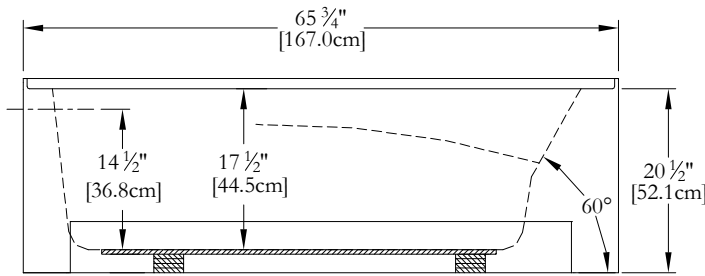

# TECHNICAL SPECIFICATIONS

Bath name : *City 66 Left*  
 Collection : Harmony Collection  
 Dimensions : 66 X 34 X 20 1/2  
 Gallon capacity : 62

Thetford Mines

AVAILABLE WITH INTEGRATED SKIRT AND TILE FLANGE ONLY  
 KEYPAD UNINSTALLED ON THIS MODEL UNLESS OTHERWISE SPECIFIED

TOP VIEW

\* In compliance with CSA standards, all interior bath measurements taken 4" [10 cm] from the floor.

\* All measurements are precise to ±1/4" [0.63 cm].  
 Technical specifications are subject to change without prior notice.

LENGTH

WIDTH