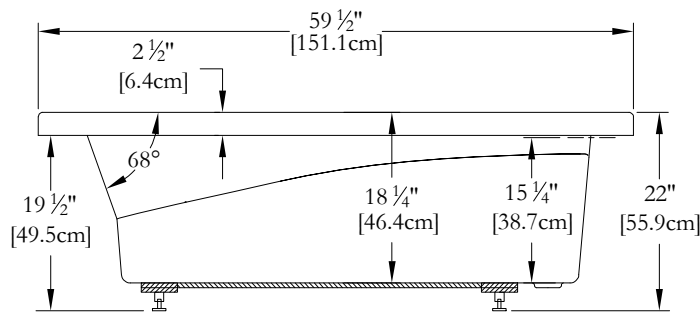

Trois-Pistoles

TECHNICAL SPECIFICATIONS

Bath name : *Soliste 60 Podium*
Collection : Harmony Collection
Dimensions : 60 X 36 X 20 3/4
Gallon capacity : 39

KEYPAD UNINSTALLED WHEN ORDERED WITH A TILE FLANGE OR A REMOTE CONTROL

TOP VIEW

* In compliance with CSA standards, all interior bath measurements taken 4" [10 cm] from the floor.

* All measurements are precise to ±1/4" [0.63 cm]. Technical specifications are subject to change without prior notice.

* On special orders, above grade drain installation available upon request.

LENGTH

WIDTH

IT MIGHT BE NECESSARY TO RAISE THE TUB TO INSTALL A SKIRT

Defaulting positions

- **Pump**
- **Blower**
- **Grab bar**
- **Keypad**
- **Mood light**

* Defaulting positions on above ACCESSORIES AND OPTIONS are approximative locations.

Océania Baths inc.
8, rue Patrice Côté
Trois-Pistoles (Québec)
Canada, G0L 4K0

Info-Line
1-888-851-8918
1-877-332-4224

Fax
1-877-880-8918
1-866-460-4334

Home Office:
Océania Baths inc.
591, avenue des Entreprises
Thetford Mines (Québec)
Canada, G6H 4B2