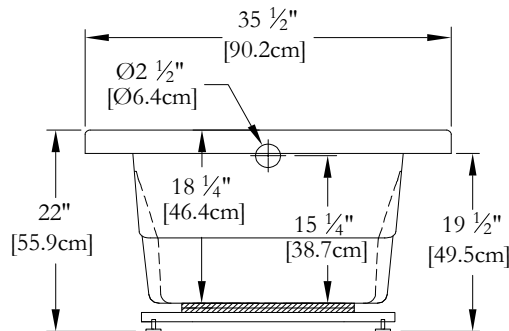

WIDTH

IT MIGHT BE NECESSARY TO RAISE THE TUB TO INSTALL A SKIRT