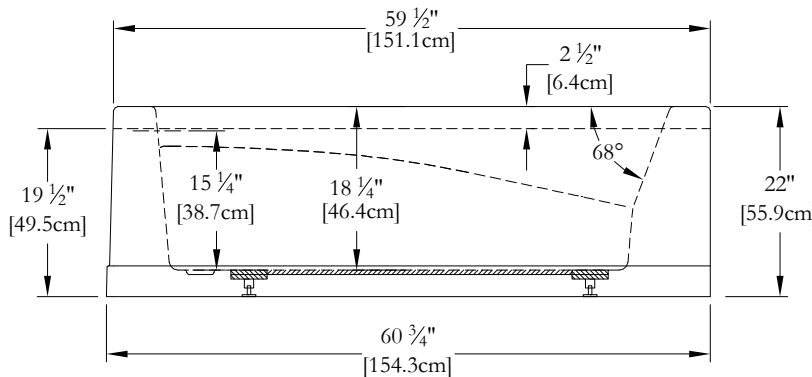

# TECHNICAL SPECIFICATIONS

Bath name : *Soliste 60 2 right skirts + right drain*  
 Collection : Harmony Collection  
 Dimensions : 60 X 36 X 22  
 Gallon capacity : 39

**INTEGRATED SKIRT ON 2 SIDES FOR THIS MODEL**  
**KEYPAD UNINSTALLED ON THIS MODEL UNLESS OTHERWISE SPECIFIED**

**TOP VIEW**

\* In compliance with CSA standards, all interior bath measurements taken 4" [10 cm] from the floor.

\* All measurements are precise to ±1/4" [0.63 cm]. Technical specifications are subject to change without prior notice.

**LENGHT**

**WIDTH**