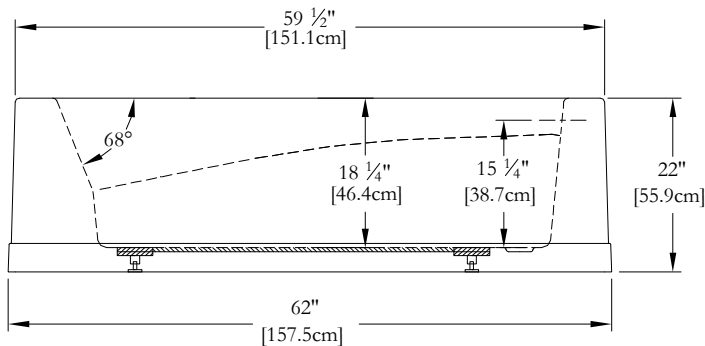

\* In compliance with CSA standards, all interior bath measurements taken 4" [10 cm] from the floor.

\* All measurements are precise to ±1/4" [0.63 cm]. Technical specifications are subject to change without prior notice.

LENGHT

WIDTH