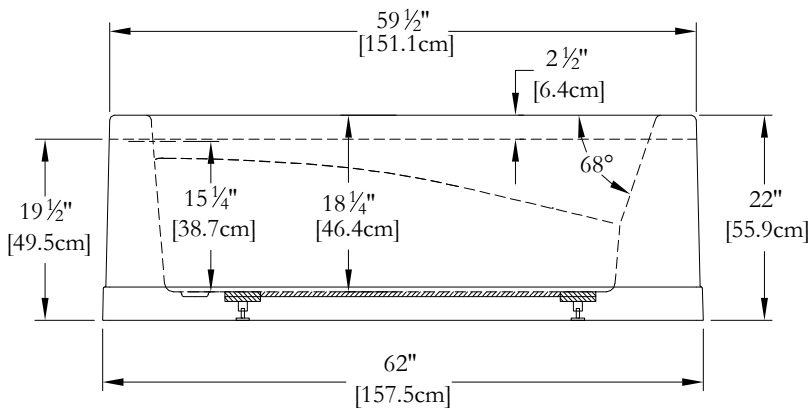

TOP VIEW

\* In compliance with CSA standards, all interior bath measurements taken 4" [10 cm] from the floor.

\* All measurements are precise to ±1/4" [0.63 cm]. Technical specifications are subject to change without prior notice.

LENGHT

WIDTH