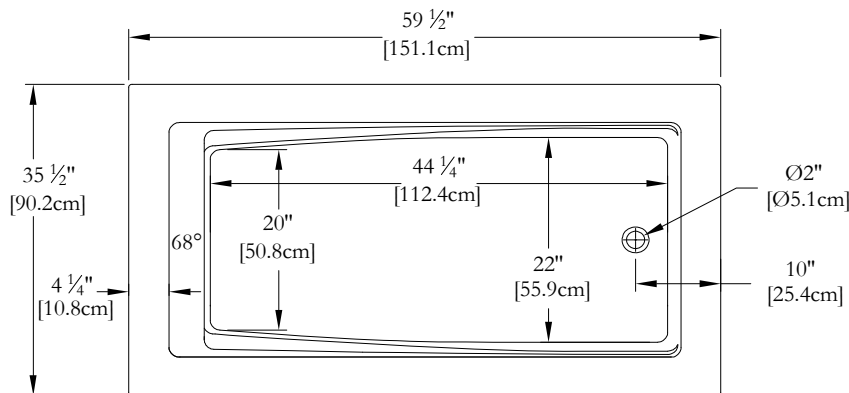

* In compliance with CSA standards, all interior bath measurements taken 4" [10 cm] from the floor.

* All measurements are precise to ±1/4" [0.63 cm]. Technical specifications are subject to change without prior notice.

* On special orders, above grade drain installation available upon request.

LENGTH