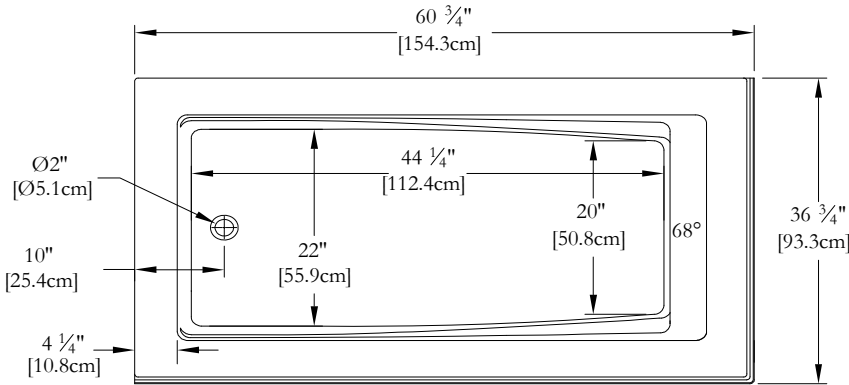

LENGHT

WIDTH

TOP VIEW

\* In compliance with CSA standards, all interior bath measurements taken 4" [10 cm] from the floor.

\* All measurements are precise to ±1/4" [0.63 cm]. Technical specifications are subject to change without prior notice.