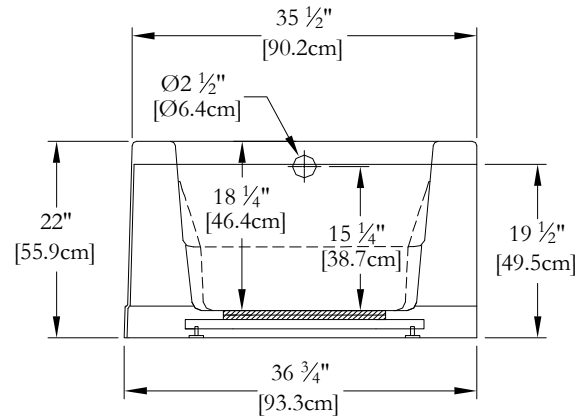

# TECHNICAL SPECIFICATIONS

Bath name : *Soliste 60 2 right skirts + right drain*  
 Collection : Harmony Collection  
 Dimensions : 60 X 36 X 22  
 Gallon capacity : 39

**INTEGRATED SKIRT ON 2 SIDES FOR THIS MODEL**  
**KEYPAD UNINSTALLED ON THIS MODEL UNLESS OTHERWISE SPECIFIED**

LENGHT

WIDTH

TOP VIEW

\* In compliance with CSA standards, all interior bath measurements taken 4" [10 cm] from the floor.

\* All measurements are precise to ±1/4" [0.63 cm]. Technical specifications are subject to change without prior notice.