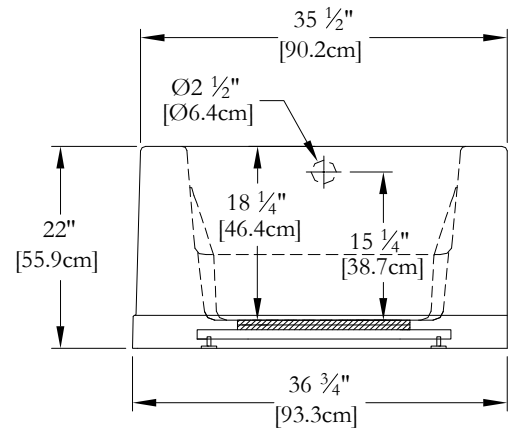

TOP VIEW

\* In compliance with CSA standards, all interior bath measurements taken 4" [10 cm] from the floor.

\* All measurements are precise to ±1/4" [0.63 cm]. Technical specifications are subject to change without prior notice.

LENGHT

WIDTH