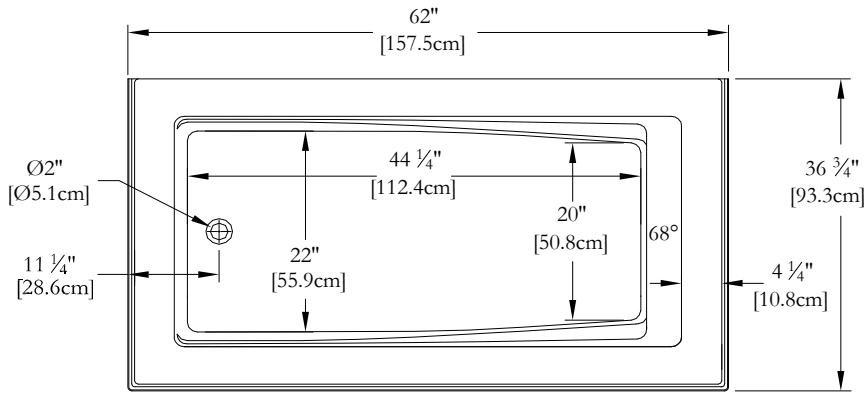

Trois-Pistoles

TECHNICAL SPECIFICATIONS

Bath name : *Soliste 60 3 skirts + left drain*
Collection : Harmony Collection
Dimensions : 60 X 36 X 22
Gallon capacity : 39

INTEGRATED SKIRT ON 3 SIDES FOR THIS MODEL
KEYPAD UNINSTALLED ON THIS MODEL UNLESS OTHERWISE SPECIFIED

TOP VIEW

* In compliance with CSA standards, all interior bath measurements taken 4" [10 cm] from the floor.

* All measurements are precise to ±1/4" [0.63 cm]. Technical specifications are subject to change without prior notice.

LENGHT

WIDTH

Defaulting positions

Pump not available for this model.

* The blower must be relocated.

Space minimum required: 19" x 9" x 9"

For an adequate blower efficiency, install the blower in a ventilated place.

*Blower

Keypad

Grab bar

Mood light

THE BLOWER MUST BE RELOCATED

* Defaulting positions on above ACCESSORIES AND OPTIONS are approximative locations.

Océania Baths inc.
8, rue Patrice Côté
Trois-Pistoles (Québec)
Canada, G0L 4K0

Info-Line
1-888-851-8918
1-877-332-4224

Fax
1-877-880-8918
1-866-460-4334

Home Office:
Océania Baths inc.
591, avenue des Entreprises
Thetford Mines (Québec)
Canada, G6H 4B2