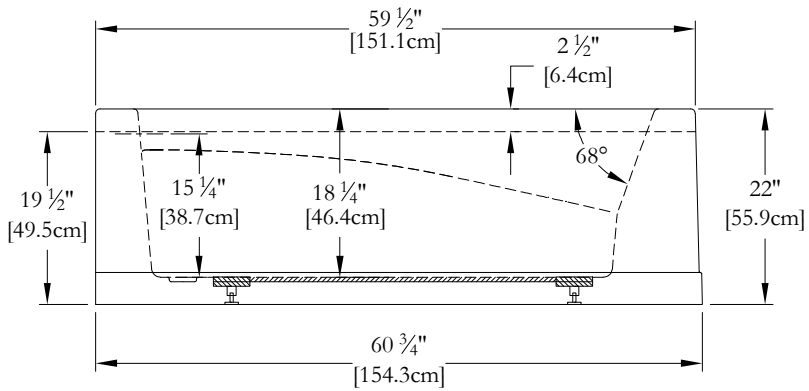

LENGHT

WIDTH

TOP VIEW

\* In compliance with CSA standards, all interior bath measurements taken 4" [10 cm] from the floor.

\* All measurements are precise to ±1/4" [0.63 cm]. Technical specifications are subject to change without prior notice.