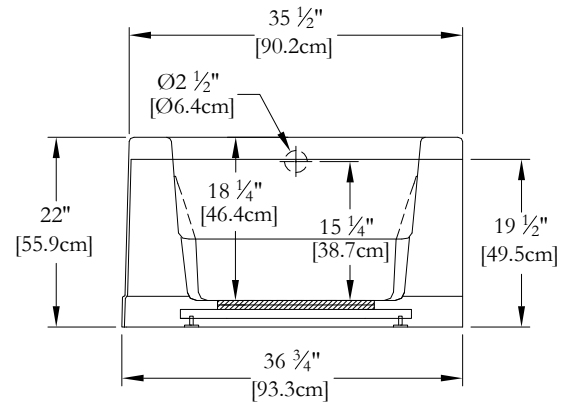

# TECHNICAL SPECIFICATIONS

Bath name : *Soliste 60 2 right skirts + right drain*  
 Collection : Harmony Collection  
 Dimensions : 60 X 36 X 22  
 Gallon capacity : 39

**INTEGRATED SKIRT ON 2 SIDES FOR THIS MODEL**  
**KEYPAD UNINSTALLED ON THIS MODEL UNLESS OTHERWISE SPECIFIED**

LENGHT

WIDTH

**TOP VIEW**

\* In compliance with CSA standards, all interior bath measurements taken 4" [10 cm] from the floor.

\* All measurements are precise to ±1/4" [0.63 cm]. Technical specifications are subject to change without prior notice.

**LENGHT**

**WIDTH**