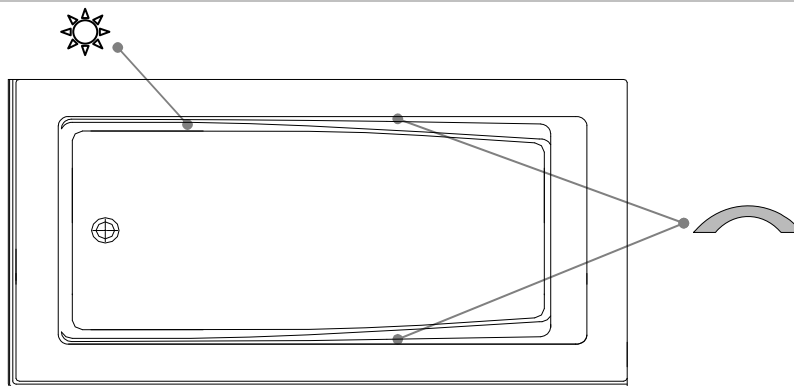

Defaulting positions

Pump not available for this model.

* The blower must be relocated.
Space minimum required: 19" x 9" x 9"
For an adequate blower efficiency, install the blower in a ventilated place.

*Blower

Keypad

Grab bar

Mood light

THE BLOWER MUST BE RELOCATED

* Defaulting positions on above ACCESSORIES AND OPTIONS are approximative locations.

Océania Baths inc.
8, rue Patrice Côté
Trois-Pistoles (Québec)
Canada, G0L 4K0

Info-Line
1-888-851-8918
1-877-332-4224

Fax
1-877-880-8918
1-866-460-4334

Home Office:
Océania Baths inc.
591, avenue des Entreprises
Thetford Mines (Québec)
Canada, G6H 4B2