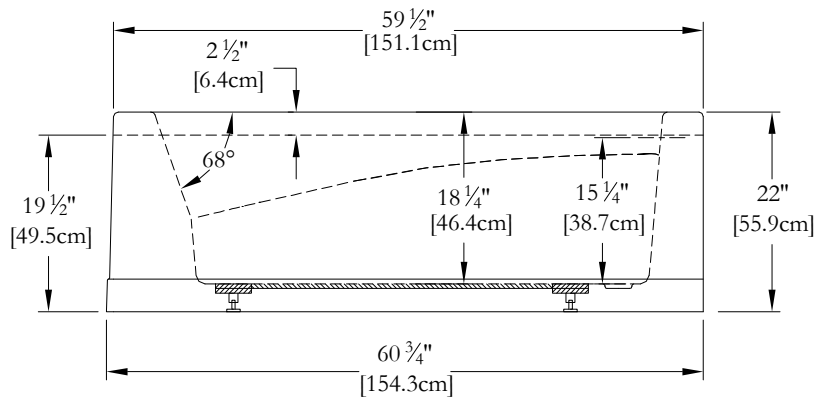

LENGHT

WIDTH

TOP VIEW

\* In compliance with CSA standards, all interior bath measurements taken 4" [10 cm] from the floor.

\* All measurements are precise to ±1/4" [0.63 cm]. Technical specifications are subject to change without prior notice.