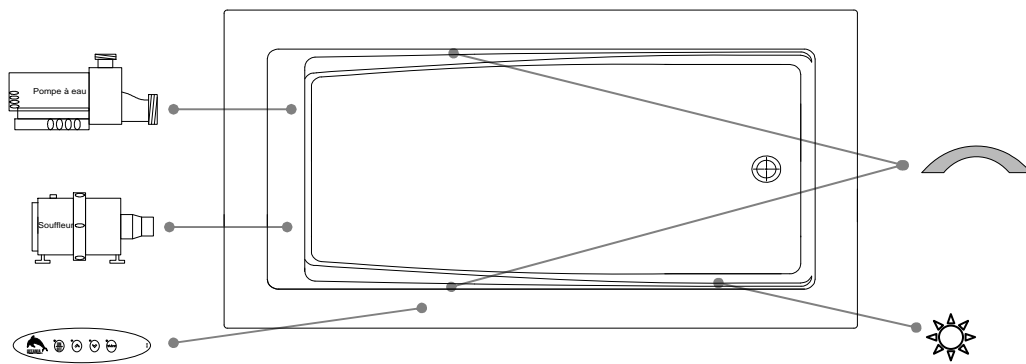

\* On special orders, above grade drain installation available upon request.

**LENGTH**

**WIDTH**

**IT MIGHT BE NECESSARY TO RAISE THE TUB TO INSTALL A SKIRT**

## Defaulting positions

-  **Pump**
-  **Blower**
-  **Grab bar**
-  **Keypad**
-  **Mood light**

\* Defaulting positions on above ACCESSORIES AND OPTIONS are approximative locations.

**Océania Baths inc.**  
 8, rue Patrice Côté  
 Trois-Pistoles (Québec)  
 Canada, G0L 4K0