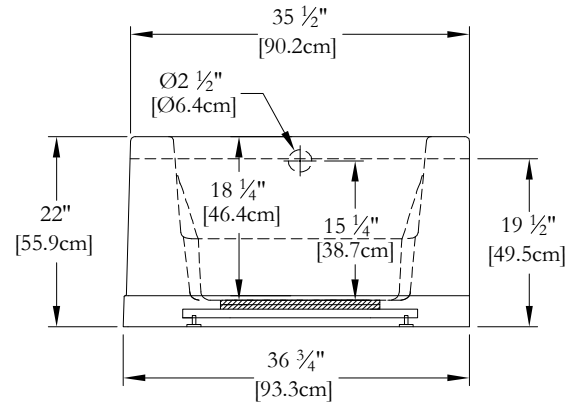

TOP VIEW

\* In compliance with CSA standards, all interior bath measurements taken 4" [10 cm] from the floor.

\* All measurements are precise to ±1/4" [0.63 cm]. Technical specifications are subject to change without prior notice.

LENGHT

WIDTH