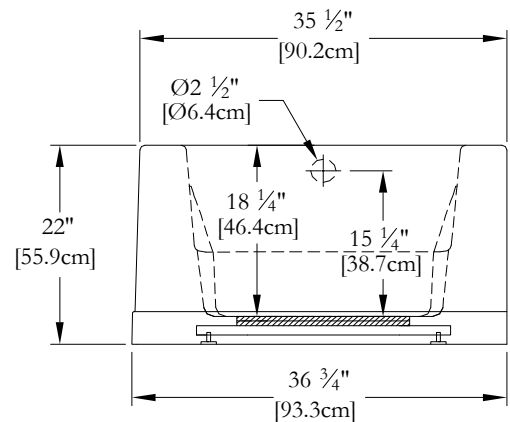

# TECHNICAL SPECIFICATIONS

Bath name : *Soliste 60 2 right skirts + right drain*  
 Collection : Harmony Collection  
 Dimensions : 60 X 36 X 22  
 Gallon capacity : 39

**INTEGRATED SKIRT ON 2 SIDES FOR THIS MODEL**  
**KEYPAD UNINSTALLED ON THIS MODEL UNLESS OTHERWISE SPECIFIED**

TOP VIEW

\* In compliance with CSA standards, all interior bath measurements taken 4" [10 cm] from the floor.

\* All measurements are precise to ±1/4" [0.63 cm]. Technical specifications are subject to change without prior notice.

LENGHT

WIDTH