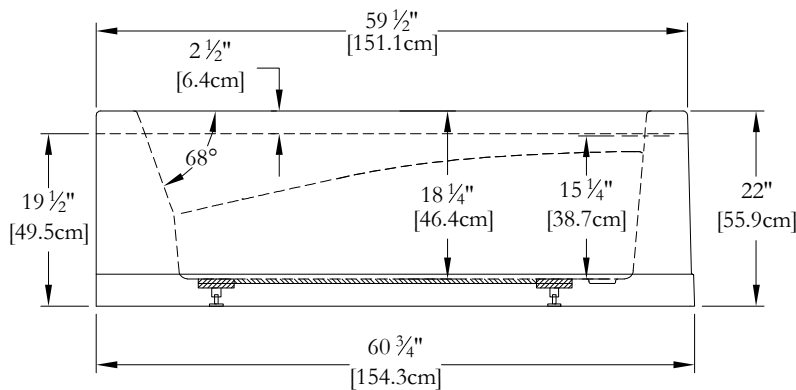

# TECHNICAL SPECIFICATIONS

Bath name : *Soliste 60 2 right skirts + right drain*  
 Collection : Harmony Collection  
 Dimensions : 60 X 36 X 22  
 Gallon capacity : 39

**INTEGRATED SKIRT ON 2 SIDES FOR THIS MODEL**  
**KEYPAD UNINSTALLED ON THIS MODEL UNLESS OTHERWISE SPECIFIED**

TOP VIEW

\* In compliance with CSA standards, all interior bath measurements taken 4" [10 cm] from the floor.

\* All measurements are precise to ±1/4" [0.63 cm]. Technical specifications are subject to change without prior notice.

LENGHT

WIDTH