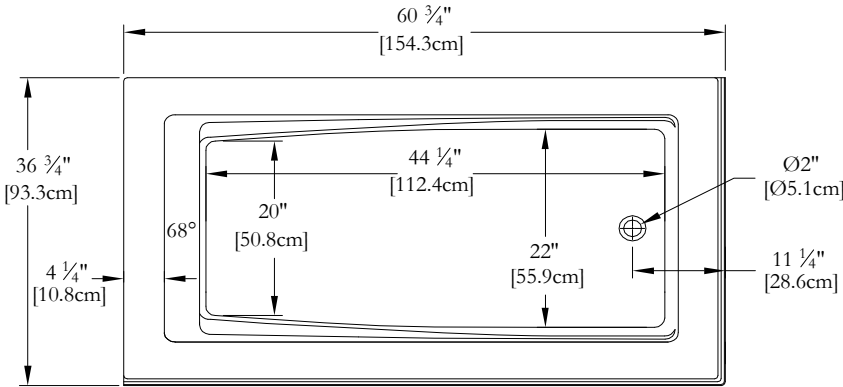

# TECHNICAL SPECIFICATIONS

Bath name : *Soliste 60 2 right skirts + right drain*  
 Collection : Harmony Collection  
 Dimensions : 60 X 36 X 22  
 Gallon capacity : 39

**INTEGRATED SKIRT ON 2 SIDES FOR THIS MODEL**  
**KEYPAD UNINSTALLED ON THIS MODEL UNLESS OTHERWISE SPECIFIED**

TOP VIEW

\* In compliance with CSA standards, all interior bath measurements taken 4" [10 cm] from the floor.

\* All measurements are precise to ±1/4" [0.63 cm]. Technical specifications are subject to change without prior notice.

LENGHT

WIDTH