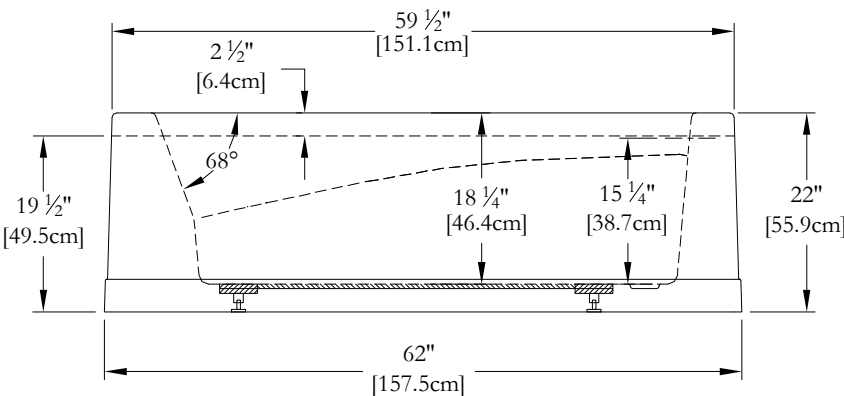

# TECHNICAL SPECIFICATIONS

Bath name : *Soliste 60 2 right skirts + right drain*  
 Collection : Harmony Collection  
 Dimensions : 60 X 36 X 22  
 Gallon capacity : 39

**INTEGRATED SKIRT ON 2 SIDES FOR THIS MODEL**  
**KEYPAD UNINSTALLED ON THIS MODEL UNLESS OTHERWISE SPECIFIED**

TOP VIEW

\* In compliance with CSA standards, all interior bath measurements taken 4" [10 cm] from the floor.

\* All measurements are precise to ±1/4" [0.63 cm]. Technical specifications are subject to change without prior notice.

LENGHT

WIDTH