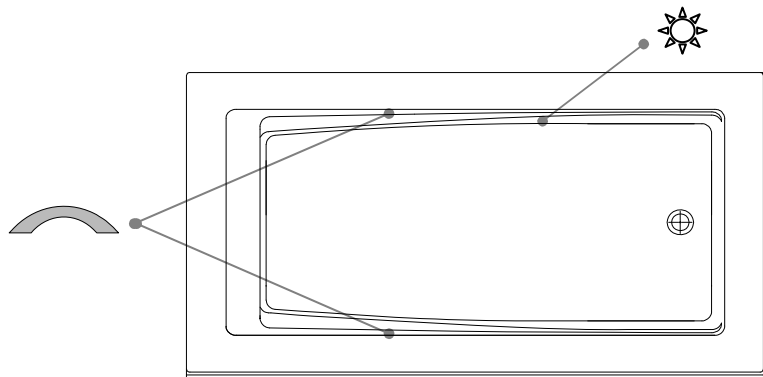

Defaulting positions

Pump not available for this model.

* The blower must be relocated.

Space minimum required: 19" x 9" x 9"
For an adequate blower efficiency, install the blower in a ventilated place.

*Blower

Keypad

Grab bar

Mood light

THE BLOWER MUST BE RELOCATED

* Defaulting positions on above ACCESSORIES AND OPTIONS are approximative locations.

Océania Baths inc.
8, rue Patrice Côté
Trois-Pistoles (Québec)
Canada, G0L 4K0

Info-Line
1-888-851-8918
1-877-332-4224

Fax
1-877-880-8918
1-866-460-4334

Home Office:
Océania Baths inc.
591, avenue des Entreprises
Thetford Mines (Québec)
Canada, G6H 4B2