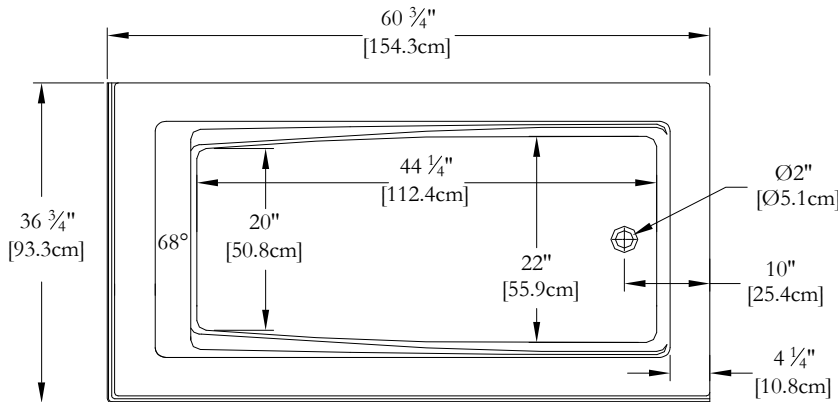

Trois-Pistoles

TECHNICAL SPECIFICATIONS

Bath name : *Soliste 60 2 left skirts + right drain*
Collection : Harmony Collection
Dimensions : 60 X 36 X 22
Gallon capacity : 39

INTEGRATED SKIRT ON 2 SIDES FOR THIS MODEL
KEYPAD UNINSTALLED ON THIS MODEL UNLESS OTHERWISE SPECIFIED

TOP VIEW

* In compliance with CSA standards, all interior bath measurements taken 4" [10 cm] from the floor.

* All measurements are precise to ±1/4" [0.63 cm]. Technical specifications are subject to change without prior notice.

LENGHT

WIDTH

Defaulting positions

Pump not available for this model.

* The blower must be relocated.

Space minimum required: 19" x 9" x 9"

For an adequate blower efficiency, install the blower in a ventilated place.

*Blower

Keypad

Grab bar

Mood light

THE BLOWER MUST BE RELOCATED

* Defaulting positions on above ACCESSORIES AND OPTIONS are approximative locations.

Océania Baths inc.
8, rue Patrice Côté
Trois-Pistoles (Québec)
Canada, G0L 4K0

Info-Line
1-888-851-8918
1-877-332-4224

Fax
1-877-880-8918
1-866-460-4334

Home Office:
Océania Baths inc.
591, avenue des Entreprises
Thetford Mines (Québec)
Canada, G6H 4B2