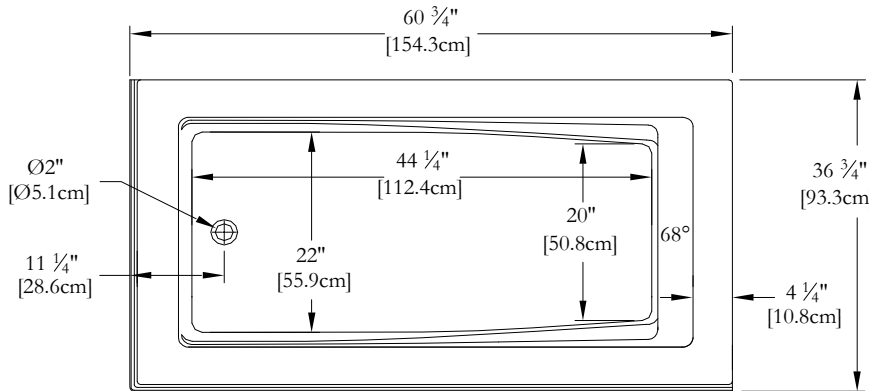

Trois-Pistoles

TECHNICAL SPECIFICATIONS

Bath name : *Soliste 60 2 left skirts + left drain*
Collection : Harmony Collection
Dimensions : 60 X 36 X 22
Gallon capacity : 39

INTEGRATED SKIRT ON 2 SIDES FOR THIS MODEL
KEYPAD UNINSTALLED ON THIS MODEL UNLESS OTHERWISE SPECIFIED

TOP VIEW

* In compliance with CSA standards, all interior bath measurements taken 4" [10 cm] from the floor.

* All measurements are precise to ±1/4" [0.63 cm]. Technical specifications are subject to change without prior notice.

LENGHT

WIDTH

Defaulting positions

Pump not available for this model.

* The blower must be relocated.
Space minimum required: 19" x 9" x 9"
For an adequate blower efficiency, install the blower in a ventilated place.

*Blower

Keypad

Grab bar

Mood light

THE BLOWER MUST BE RELOCATED

* Defaulting positions on above ACCESSORIES AND OPTIONS are approximative locations.

Océania Baths inc.
8, rue Patrice Côté
Trois-Pistoles (Québec)
Canada, G0L 4K0

Info-Line
1-888-851-8918
1-877-332-4224

Fax
1-877-880-8918
1-866-460-4334

Home Office:
Océania Baths inc.
591, avenue des Entreprises
Thetford Mines (Québec)
Canada, G6H 4B2