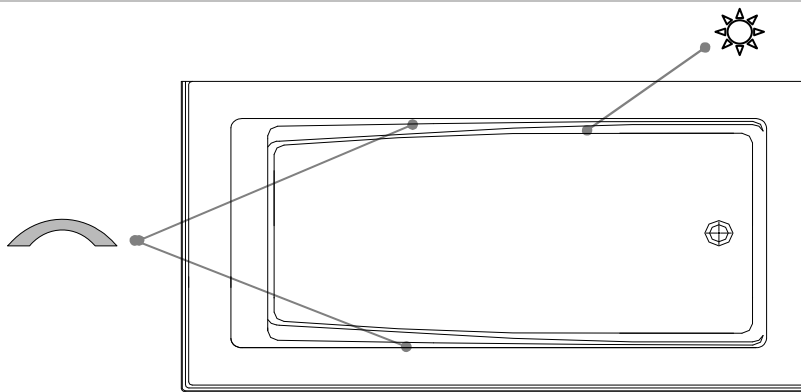

Defaulting positions

Pump not available for this model.

* The blower must be relocated.

Space minimum required: 19" x 9" x 9"

For an adequate blower efficiency, install the blower in a ventilated place.

*Blower

Keypad

Grab bar

Mood light

THE BLOWER MUST BE RELOCATED

* Defaulting positions on above ACCESSORIES AND OPTIONS are approximative locations.

Océania Baths inc.
8, rue Patrice Côté
Trois-Pistoles (Québec)
Canada, G0L 4K0

Info-Line
1-888-851-8918
1-877-332-4224

Fax
1-877-880-8918
1-866-460-4334

Home Office:
Océania Baths inc.
591, avenue des Entreprises
Thetford Mines (Québec)
Canada, G6H 4B2