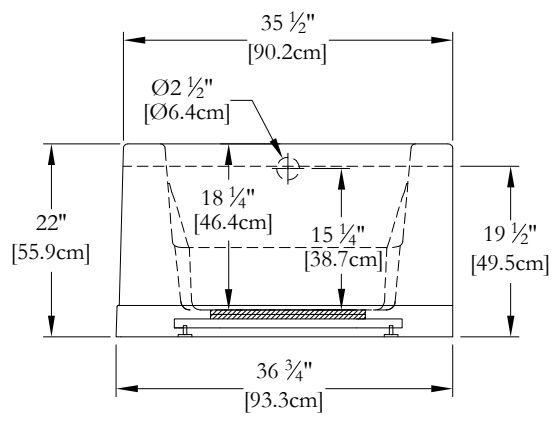

LENGHT

WIDTH

TOP VIEW

\* In compliance with CSA standards, all interior bath measurements taken 4" [10 cm] from the floor.

\* All measurements are precise to ±1/4" [0.63 cm]. Technical specifications are subject to change without prior notice.