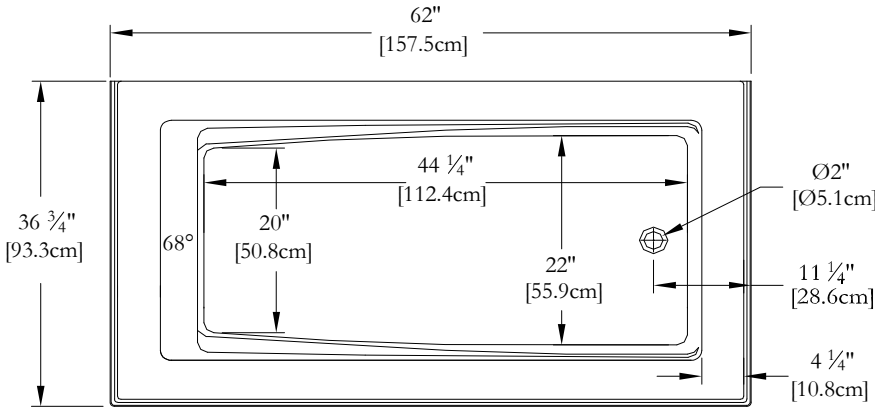

Trois-Pistoles

TECHNICAL SPECIFICATIONS

Bath name : *Soliste 60 3 skirts + right drain*
Collection : Harmony Collection
Dimensions : 60 X 36 X 22
Gallon capacity : 39

INTEGRATED SKIRT ON 3 SIDES FOR THIS MODEL
KEYPAD UNINSTALLED ON THIS MODEL UNLESS OTHERWISE SPECIFIED

TOP VIEW

* In compliance with CSA standards, all interior bath measurements taken 4" [10 cm] from the floor.

* All measurements are precise to ±1/4" [0.63 cm]. Technical specifications are subject to change without prior notice.

LENGHT

WIDTH

Defaulting positions

Pump not available for this model.

* The blower must be relocated.

Space minimum required: 19" x 9" x 9"
For an adequate blower efficiency, install the blower in a ventilated place.

*Blower

Keypad

Grab bar

Mood light

THE BLOWER MUST BE RELOCATED

* Defaulting positions on above ACCESSORIES AND OPTIONS are approximative locations.

Océania Baths inc.
8, rue Patrice Côté
Trois-Pistoles (Québec)
Canada, G0L 4K0

Info-Line
1-888-851-8918
1-877-332-4224

Fax
1-877-880-8918
1-866-460-4334

Home Office:
Océania Baths inc.
591, avenue des Entreprises
Thetford Mines (Québec)
Canada, G6H 4B2