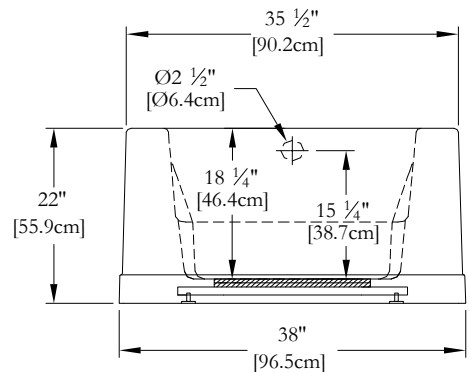

# TECHNICAL SPECIFICATIONS

Bath name : *Soliste 60 Freestanding*  
 Collection : Harmony Collection  
 Dimensions : 60 X 36 X 22  
 Gallon capacity : 39

INTEGRATED SKIRT ON 4 SIDES FOR THIS MODEL

TOP VIEW

\* In compliance with CSA standards, all interior bath measurements taken 4" [10 cm] from the floor.

\* All measurements are precise to ±1/4" [0.63 cm]. Technical specifications are subject to change without prior notice.

LENGHT

WIDTH