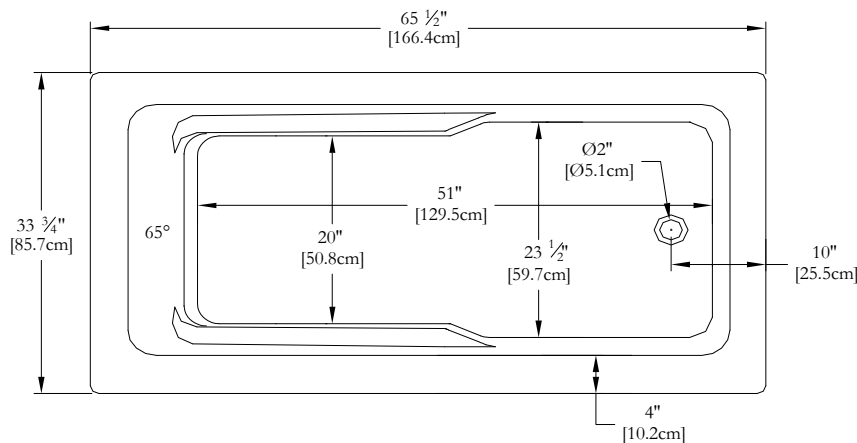

TECHNICAL SPECIFICATIONS

Bath name : *Sublime*
 Collection : Harmony Collection
 Dimensions : 66 X 34 X 20 3/4
 Gallon capacity : 62

Trois-Pistoles

**KEYPAD UNINSTALLED WHEN ORDERED WITH A TILE FLANGE
 OR A REMOTE CONTROL**

TOP VIEW

* In compliance with CSA standards, all interior bath measurements taken 4" [10 cm] from the floor.

* The total height for a soaker can be less +/- 1,5"(3,8cm) because delivered without adjustable feet.

* All measurements are precise to ±1/4" [0.63 cm]. Technical specifications are subject to change without prior notice.

* On special orders, above grade drain installation available upon request.

LENGTH