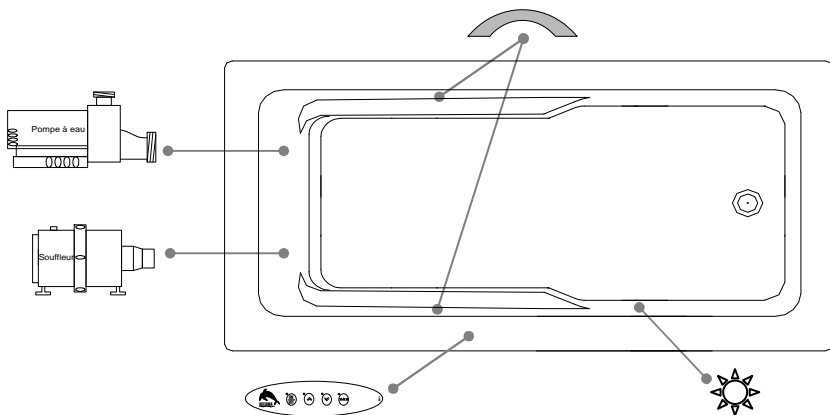

TOP VIEW

* In compliance with CSA standards, all interior bath measurements taken 4" [10 cm] from the floor.

* The total height for a soaker can be less +/- 1,5"(3,8cm) because delivered without adjustable feet.

* All measurements are precise to ±1/4" [0.63 cm]. Technical specifications are subject to change without prior notice.

* On special orders, above grade drain installation available upon request.

LENGTH

WIDTH

**IT MIGHT BE NECESSARY TO RAISE THE TUB
 TO INSTALL A SKIRT**

Defaulting positions

Pump

Blower

Grab bar

Keypad

Mood light