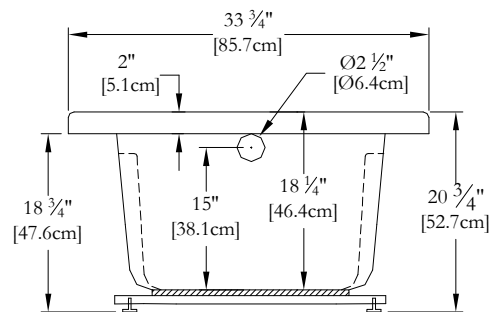

WIDTH

**IT MIGHT BE NECESSARY TO RAISE THE TUB
TO INSTALL A SKIRT**