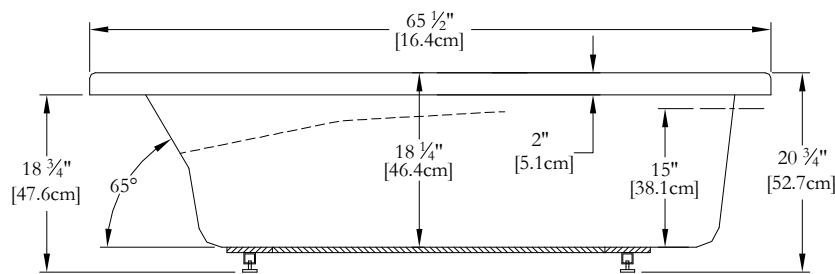

TECHNICAL SPECIFICATIONS

Bath name : *Sublime*
 Collection : Harmony Collection
 Dimensions : 66 X 34 X 20 3/4
 Gallon capacity : 62

Trois-Pistoles

**KEYPAD UNINSTALLED WHEN ORDERED WITH A TILE FLANGE
 OR A REMOTE CONTROL**

TOP VIEW

* In compliance with CSA standards, all interior bath measurements taken 4" [10 cm] from the floor.

* The total height for a soaker can be less +/- 1,5"(3,8cm) because delivered without adjustable feet.

* All measurements are precise to ±1/4" [0.63 cm]. Technical specifications are subject to change without prior notice.

* On special orders, above grade drain installation available upon request.

LENGTH