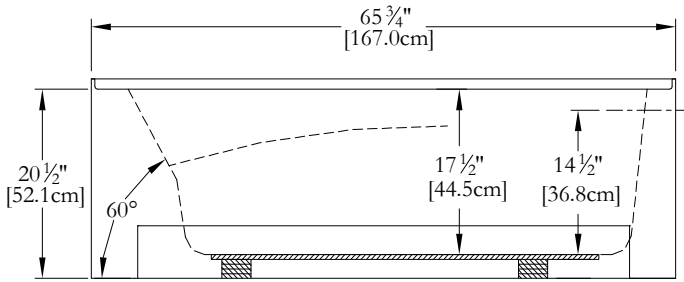

# TECHNICAL SPECIFICATIONS

Bath name : *City 66 Right*  
 Collection : Harmony Collection  
 Dimensions : 66 X 34 X 20 1/2  
 Gallon capacity : 62

Thetford Mines

AVAILABLE WITH INTEGRATED SKIRT AND TILE FLANGE ONLY  
 KEYPAD UNINSTALLED ON THIS MODEL UNLESS OTHERWISE SPECIFIED

TOP VIEW

\* In compliance with CSA standards, all interior bath measurements taken 4" [10 cm] from the floor.

\* All measurements are precise to ±1/4" [0.63 cm].  
 Technical specifications are subject to change without prior notice.

LENGTH

WIDTH