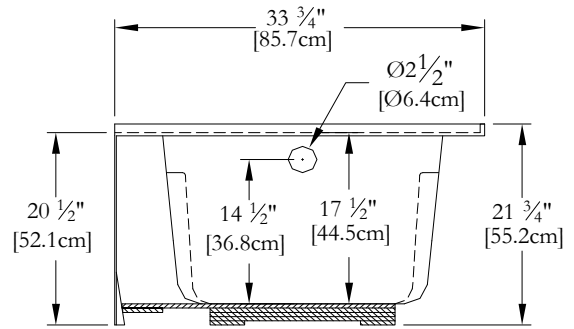

# TECHNICAL SPECIFICATIONS

Bath name : *City 66 Right*  
 Collection : Harmony Collection  
 Dimensions : 66 X 34 X 20 1/2  
 Gallon capacity : 62

Thetford Mines

AVAILABLE WITH INTEGRATED SKIRT AND TILE FLANGE ONLY  
 KEYPAD UNINSTALLED ON THIS MODEL UNLESS OTHERWISE SPECIFIED

TOP VIEW

\* In compliance with CSA standards, all interior bath measurements taken 4" [10 cm] from the floor.

\* All measurements are precise to ±1/4" [0.63 cm].  
 Technical specifications are subject to change without prior notice.

LENGTH

WIDTH