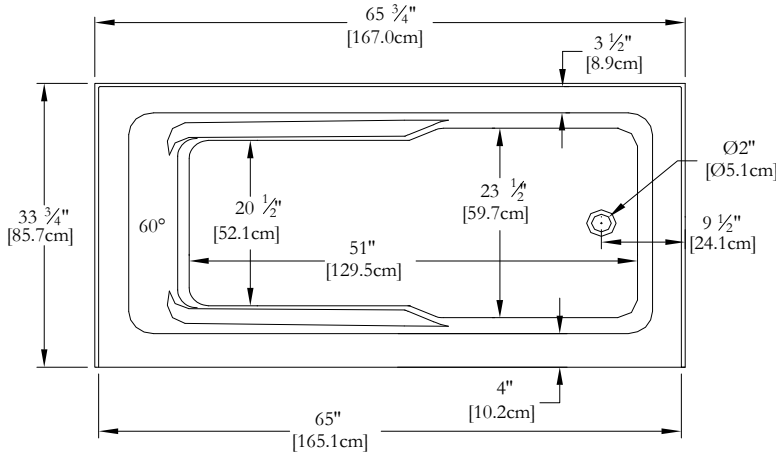

# TECHNICAL SPECIFICATIONS

Bath name : *City 66 Right*  
 Collection : Harmony Collection  
 Dimensions : 66 X 34 X 20 1/2  
 Gallon capacity : 62

Thetford Mines

AVAILABLE WITH INTEGRATED SKIRT AND TILE FLANGE ONLY  
 KEYPAD UNINSTALLED ON THIS MODEL UNLESS OTHERWISE SPECIFIED

TOP VIEW

\* In compliance with CSA standards, all interior bath measurements taken 4" [10 cm] from the floor.

\* All measurements are precise to ±1/4" [0.63 cm].  
 Technical specifications are subject to change without prior notice.

LENGTH

WIDTH