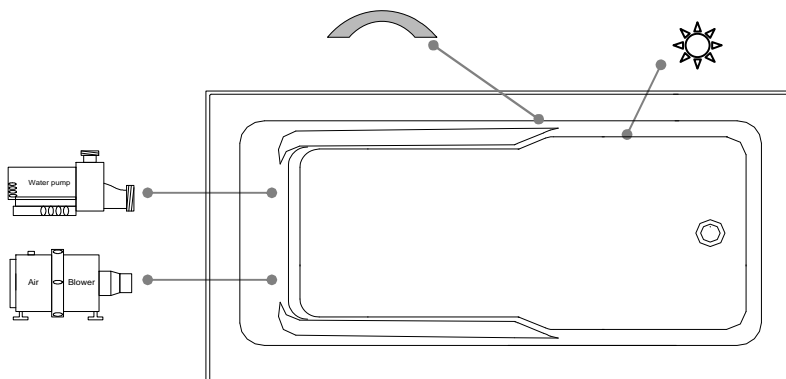

Defaulting positions

Pump

Blower

Mood light

Grab bar

Keypad

* Defaulting positions on above ACCESSORIES AND OPTIONS are approximative locations.

Océania Baths inc.
8, rue Patrice Côté
Trois-Pistoles (Québec)
Canada, G0L 4K0

Info-Line
1-888-851-8918
1-877-332-4224

Fax
1-877-880-8918
1-866-460-4334

Home Office:
Océania Baths inc.
591, avenue des Entreprises
Thetford Mines (Québec)
Canada, G6H 4B2

www.oceaniabaths.com