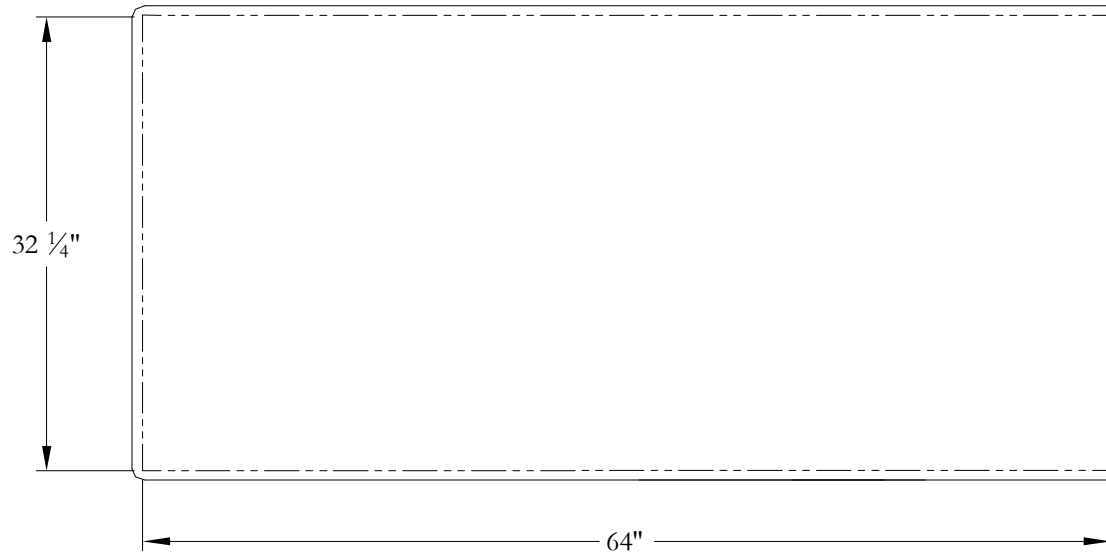

# Podium Template

Sublime 66 x 34 x 20  $\frac{3}{4}$

Bathtub contour

---

Cut line

---