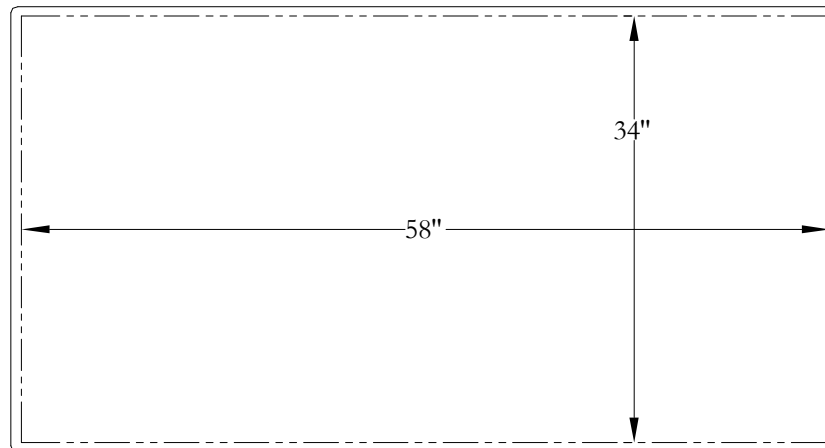

Podium template

Soliste 60 60" x 36" x 22"

Bathtub contour

Cut line

plate
36" x 22"