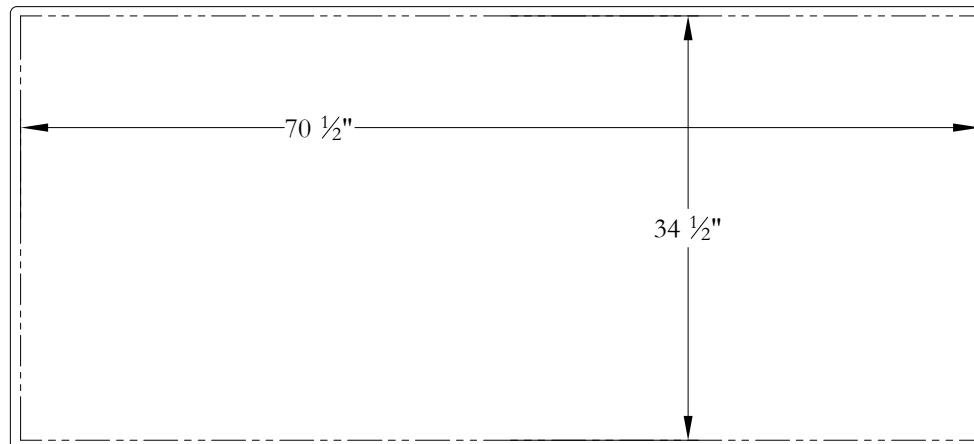

Podium template

Absolu 72" x 36" x 21 1/4"

Bathtub contour

Cut line